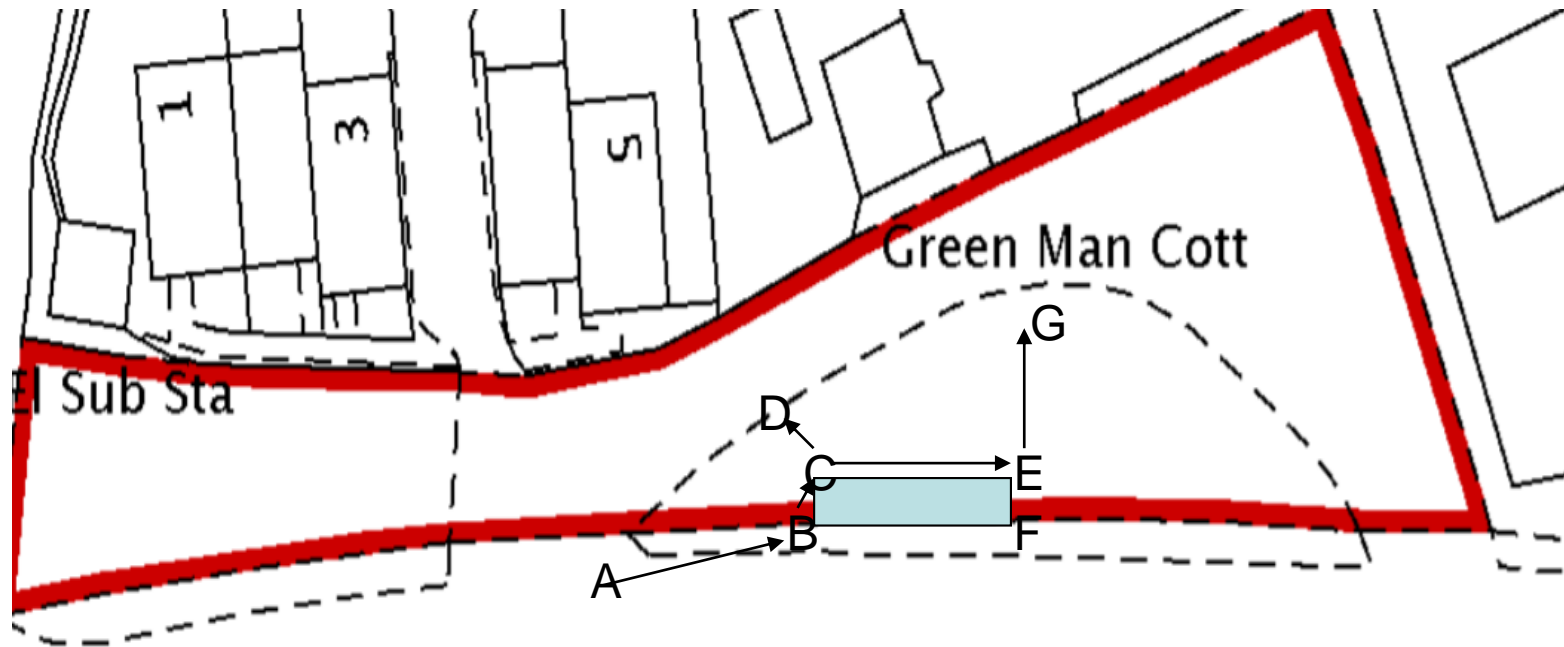

# Horsted Keynes Boules Pitch 'Proposed'

Dimensions as follows:

Pitch size: 3mtrs x 9mtrs. The four corners of the pitch are 'letters' B,C,E, and F.

Distances: A to B = 1097cms. C to D = 152cms. E to G = 448cms. The distance of B and F from the footpath is 179cms all the way along the edge of the boules pitch.